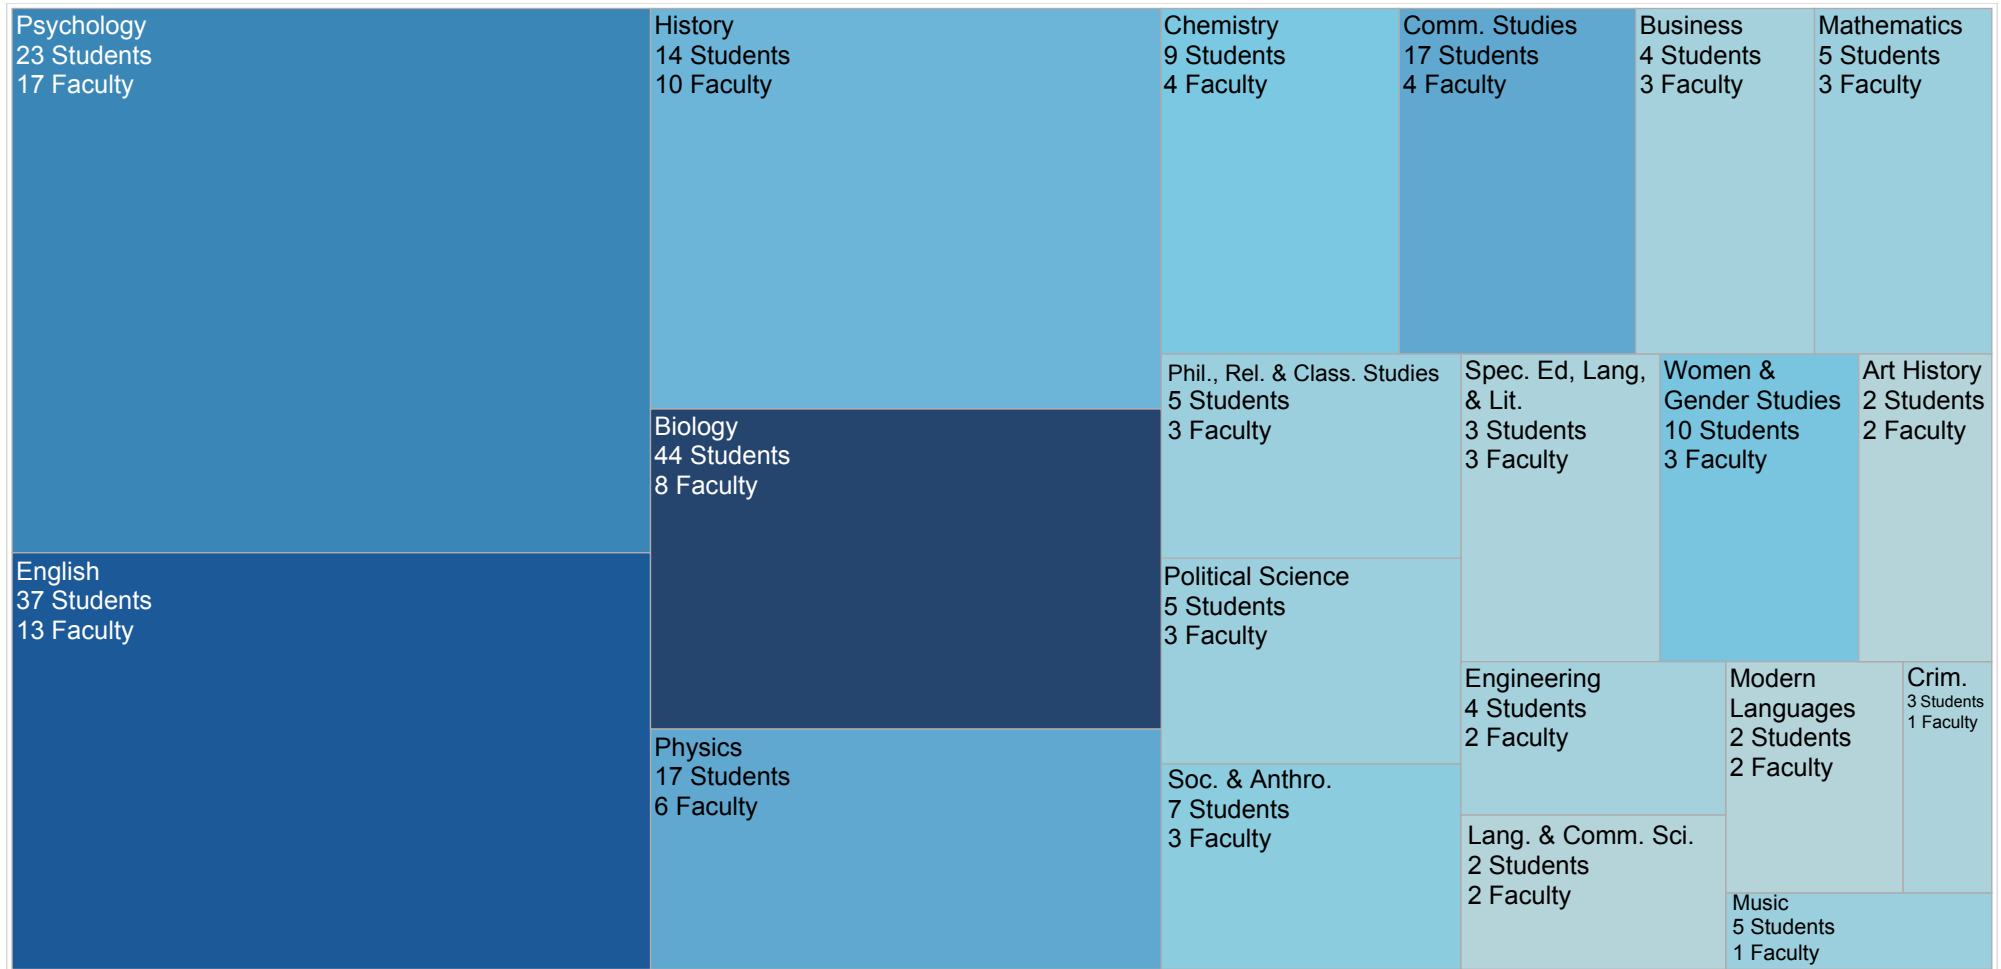

## Signature Experience: Journal of Student Scholarship Participation

Departments Excluded: 1 Faculty 1 Student - Computer Science, Counselor Ed., International Studies, and Law and Justice

The bigger the rectangle, the more faculty involvement.

The darker the blue, the more student involvement.